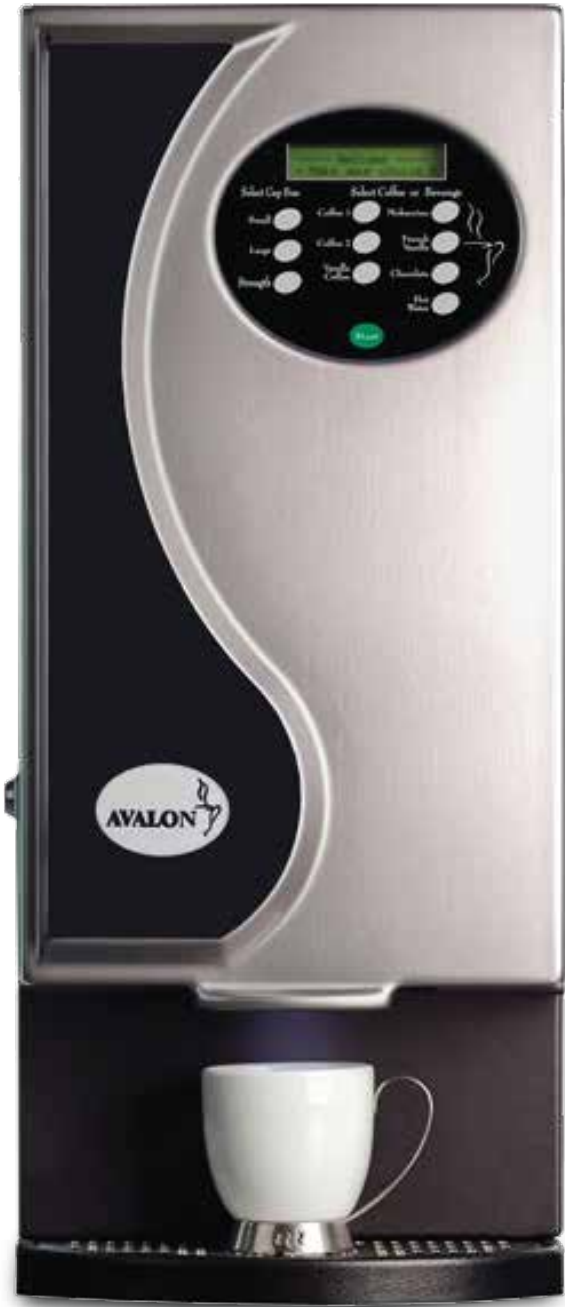

LA PETIT R

The Petite R provides convenient, ground coffee solutions one cup at a time.

FEATURES INCLUDE:

- Cup Sizes: 8oz, 12oz
- Two brew strengths
- Vending compatible
- Environmentally Friendly features
- Pour-over or plumbed-in water
- Selection of 2 Ground Coffees, Hot Chocolate, Mokaccino, French Vanilla, Vanilla Coffee, and Hot Water

SPECIFICATIONS:

- 27.5"H x 12"W x 23"D
- Pour-over or 1/4" plumbed-in cold water
- 1250W
- 70 lbs

For more information, contact us today!

800.284.CORP

info@corpcofe.com

www.CorpCofe.com

FUELING GREAT WORK