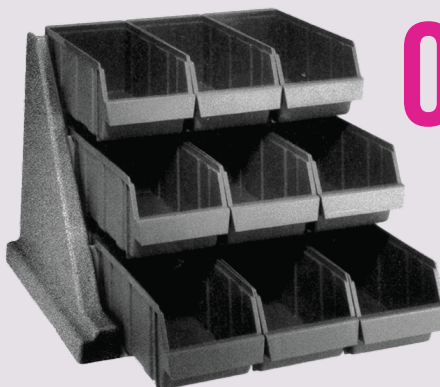

Coffee Bar Accessories

RACKS

SKIP THE SCRAMBLE.

Perk up your break room with a display rack! These handy organizers keep your favorite flavors front and center, making it easy for everyone to find what they crave!

UR9 PLASTIC CONDIMENT RACK

— 18"H x 14"W x 8"D

SPR8 POD SWIVEL RACK

— 13"H x 8.88"W x 9.07"D

SR5 STAINLESS STEEL WIRE SYRUP RACK

— 11.25H x 3.75"W x 21"D

PC09 CONDIMENT ORGANIZER

— 16"H x 6.75"W x 7"D

BC03 BAMBOO CONDIMENT ORGANIZER

— 12"H x 4.5"W x 19.5"D

9RS9 VERSA ORGANIZER

— 20.13"H x 14.25"W x 21.38"D

ORGANIZERS

COFFEE SHOP CHIC.

Condiment organizers in your break room are a recipe for happiness. They keep everything from sugar packets to stir sticks neatly sorted, saving time on rummaging and reducing spills.

CUP DISPENSERS

CLEAN AND CONVENIENT.

Cup dispensers keep things tidy and organized by providing a designated spot for disposable cups. This makes it easy for everyone to grab a cup for their favorite beverage!